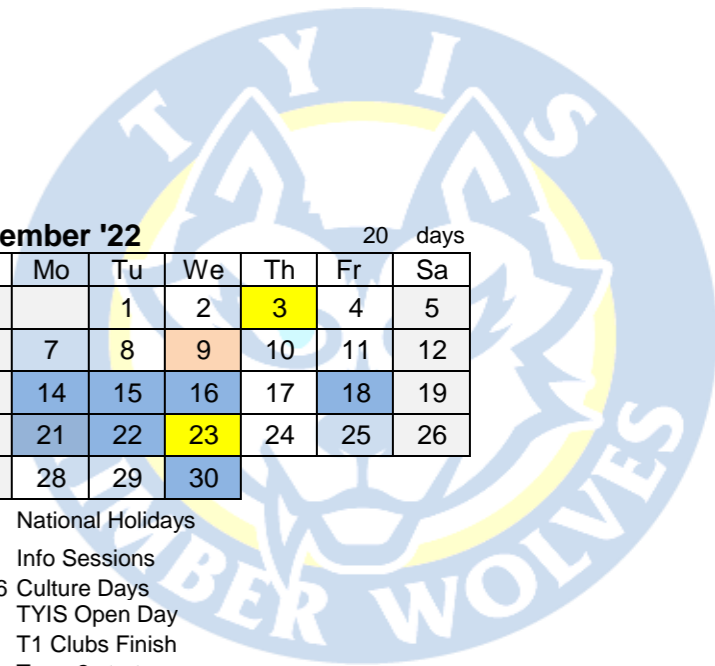

Tokyo YMCA International School: K5~G9 Calendar 2022-2023

August '22 8 days

Su	Mo	Tu	We	Th	Fr	Sa
	1	2	3	4	5	6
7	8	9	10	11	12	13
14	15	16	17	18	19	20
21	22	23	24	25	26	27
28	29	30	31			

- 11 National Holiday
- 15-19 Teachers Week (No Classes)
- 22 1st Day of School (1/2 Day)
Orientation
No Bus or Lunch Service

September '22 20 days

Su	Mo	Tu	We	Th	Fr	Sa
				1	2	3
4	5	6	7	8	9	10
11	12	13	14	15	16	17
18	19	20	21	22	23	24
25	26	27	28	29	30	

- 5 T1 Clubs Start
- 12 Fall Emergency Drill Week
- 13,20 School Information Sessions
- 17 Tokyo YMCA- Shinjuku Donations
- 19,23 National Holidays
- 20 Dress Up Day: Identical Twin Day
- 27 Health Check Day

October '22 19 days

Su	Mo	Tu	We	Th	Fr	Sa
						1
2	3	4	5	6	7	8
9	10	11	12	13	14	15
16	17	18	19	20	21	22
23	24	25	26	27	28	29
30	31					

- 5 Parent Conferences/ No Classes
- 10 National Holiday
- 12-14 Fall Camp (K5 to G3)
- 17 PD Day / No Classes
- 19-21 Fall Camp (G4 to G6)
- 31 Halloween